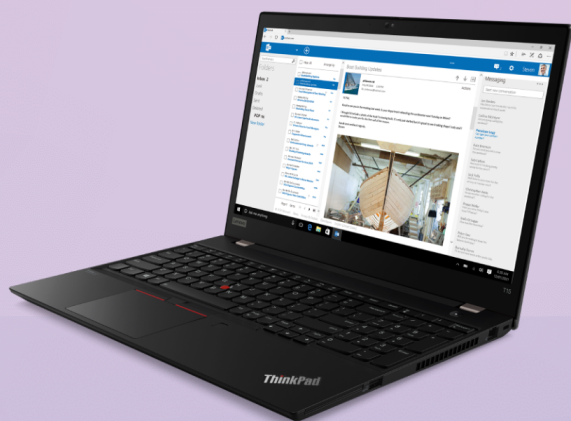

Lenovo services

Lenovo delivers tailored sustainability services, devices, and infrastructure solutions from our broad portfolio, working closely with you to support your target outcomes across the IT lifecycle..

intel

Premier Support

Talk directly with advanced technical support agents
Support for software & hardware
Next business day onsite repairs

Accessories

ThinkPad Professional Backpack

Lightweight bag (1.3kg/2.87lbs) with unique design that cradles a laptop for superior protection
Compatible with laptops up to 15.6”
Hidden security pocket for valuables and a tablet storage pouch

PN: 4X40Q26383

Lenovo 700 Ultraportable Bluetooth Speaker

Just 11mm (0.43") thin and weighing 145g (0.32lb), this ultra-thin Bluetooth speaker delivers 360-degree sound with 2x 2Watt power output
Supports Siri and Google Assistant voice commands for your iOS and Android devices, as well as a dedicated button for taking calls
Fast-charges in 2 hours and lasts for up to 12hours of audio playback or voice calls

PN: 4XD0T32974